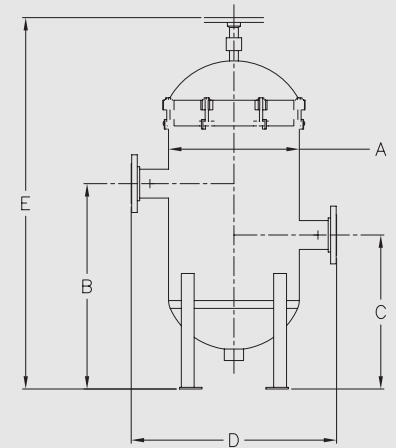

### Available Models:

ParKlear™  
Skid-Mounted  
Duplex System

ParKlear™  
Cartridge  
Filter Vessel

ParKlear™ Bag Filter Vessel Sizes

Model	Number of Bags	Flow Rate	A	B	C	D	E
BFV-02	2	250	16"	32"	22"	31"	56"
BFV-03	3	375	18"	32"	22"	30"	58"
BFV-04	4	500	20"	32"	24"	32"	60"
BFV-05	5	625	22"	30"	24"	33"	60"
BFV-07A	7	750	24"	30"	24"	35"	62"
BFV-07B	7	875	26"	30"	26"	36"	62"
BFV-08	8	1,000	28"	34"	28"	40"	63"
BFV-10	10	1,250	30"	34"	30"	43"	64"
BFV-11	11	1,375	32"	36"	30"	46"	66"
BFV-12	12	1,500	34"	36"	30"	48"	68"
BFV-14	14	1,750	36"	38"	32"	48"	68"
BFV-17	17	2,125	38"	40"	32"	50"	70"
BFV-18	18	2,250	40"	40"	34"	54"	70"
BFV-19	19	2,375	42"	42"	34"	58"	72"
BFV-22	22	2,750	44"	44"	36"	58"	75"
BFV-23	23	2,875	46"	46"	36"	58"	77"
BFV-26	26	3,125	48"	48"	38"	64"	79"
BFV-27	27	3,375	50"	48"	38"	64"	82"
BFV-29	29	3,625	52"	52"	40"	64"	85"
BFV-34	34	4,250	54"	52"	40"	75"	87"
BFV-35	35	4,375	56"	54"	42"	75"	90"
BFV-37	37	4,625	58"	54"	42"	75"	93"
BFV-40	40	5,000	60"	56"	44"	75"	96"

Note: Dimensions based on style.

Style A

Style B

Style C