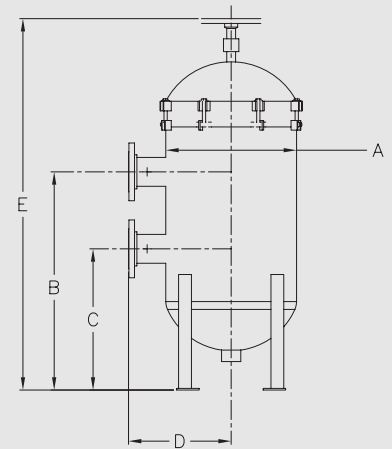

### Available Models:

ParKlear™  
Skid-Mounted  
Duplex System

ParKlear™  
Cartridge  
Filter Vessel

ParKlear™ Bag Filter Vessel Sizes

Model	Number of Bags	Flow Rate	A	B	C	D	E
BFV-02	2	250	16"	32"	22"	31"	56"
BFV-03	3	375	18"	32"	22"	30"	58"
BFV-04	4	500	20"	32"	24"	32"	60"
BFV-05	5	625	22"	30"	24"	33"	60"
BFV-07A	7	750	24"	30"	24"	35"	62"
BFV-07B	7	875	26"	30"	26"	36"	62"
BFV-08	8	1,000	28"	34"	28"	40"	63"
BFV-10	10	1,250	30"	34"	30"	43"	64"
BFV-11	11	1,375	32"	36"	30"	46"	66"
BFV-12	12	1,500	34"	36"	30"	48"	68"
BFV-14	14	1,750	36"	38"	32"	48"	68"
BFV-17	17	2,125	38"	40"	32"	50"	70"
BFV-18	18	2,250	40"	40"	34"	54"	70"
BFV-19	19	2,375	42"	42"	34"	58"	72"
BFV-22	22	2,750	44"	44"	36"	58"	75"
BFV-23	23	2,875	46"	46"	36"	58"	77"
BFV-26	26	3,125	48"	48"	38"	64"	79"
BFV-27	27	3,375	50"	48"	38"	64"	82"
BFV-29	29	3,625	52"	52"	40"	64"	85"
BFV-34	34	4,250	54"	52"	40"	75"	87"
BFV-35	35	4,375	56"	54"	42"	75"	90"
BFV-37	37	4,625	58"	54"	42"	75"	93"
BFV-40	40	5,000	60"	56"	44"	75"	96"

Note: Dimensions based on style.

Style A

Style B

Style C