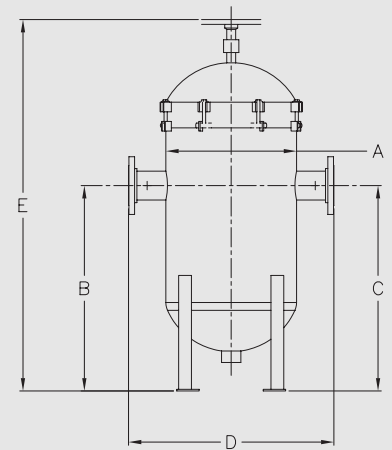

### Available Models:

ParKlear™  
Skid-Mounted  
Duplex System

ParKlear™  
Cartridge  
Filter Vessel

ParKlear™ Bag Filter Vessel Sizes

Model	Number of Bags	Flow Rate	A	B	C	D	E
BFV-02	2	250	16"	32"	22"	31"	56"
BFV-03	3	375	18"	32"	22"	30"	58"
BFV-04	4	500	20"	32"	24"	32"	60"
BFV-05	5	625	22"	30"	24"	33"	60"
BFV-07A	7	750	24"	30"	24"	35"	62"
BFV-07B	7	875	26"	30"	26"	36"	62"
BFV-08	8	1,000	28"	34"	28"	40"	63"
BFV-10	10	1,250	30"	34"	30"	43"	64"
BFV-11	11	1,375	32"	36"	30"	46"	66"
BFV-12	12	1,500	34"	36"	30"	48"	68"
BFV-14	14	1,750	36"	38"	32"	48"	68"
BFV-17	17	2,125	38"	40"	32"	50"	70"
BFV-18	18	2,250	40"	40"	34"	54"	70"
BFV-19	19	2,375	42"	42"	34"	58"	72"
BFV-22	22	2,750	44"	44"	36"	58"	75"
BFV-23	23	2,875	46"	46"	36"	58"	77"
BFV-26	26	3,125	48"	48"	38"	64"	79"
BFV-27	27	3,375	50"	48"	38"	64"	82"
BFV-29	29	3,625	52"	52"	40"	64"	85"
BFV-34	34	4,250	54"	52"	40"	75"	87"
BFV-35	35	4,375	56"	54"	42"	75"	90"
BFV-37	37	4,625	58"	54"	42"	75"	93"
BFV-40	40	5,000	60"	56"	44"	75"	96"

Note: Dimensions based on style.

Style A

Style B

Style C