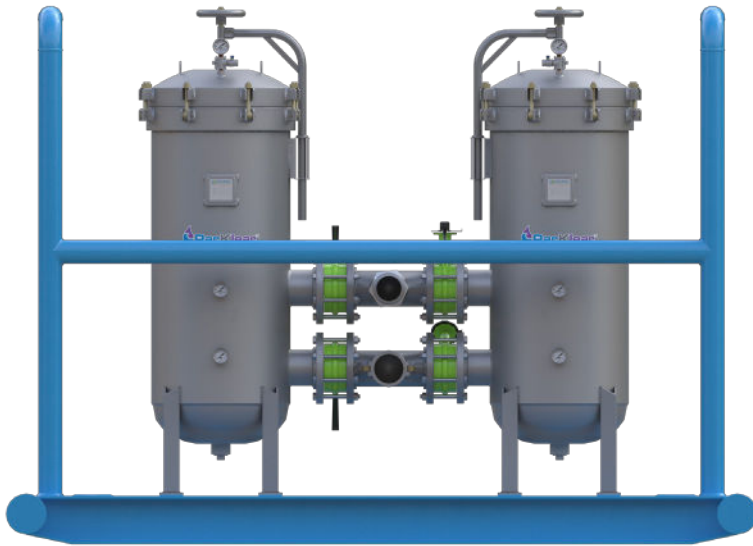

## ParKlear™ Bag Filter Vessel

Versatile and effective filtration system for water and process fluids.

ParKlear™ Bag Filter Vessels offer an easy and economical way to remove dirt, scale, grit, and other contaminants from downstream processes. Engineered for flow rates up to 5,000 gpm per vessel, our bag filter technology includes single-bag filter housings, multi-bag filter housings, duplex bag filter systems, and made-to-order bag filter systems. Bag filters are available in nylon, polyester, polypropylene felts, multi-filament material, cotton mesh, teflon, and gore-tex in sizes 0.5 to 2000 microns. The unit uses standard #2 filter bags, but can accommodate nearly any liquid bag filter on the market.

### Available Models:

ParKlear™  
Skid-Mounted  
Duplex System

ParKlear™  
Cartridge  
Filter Vessel

ParKlear™ Bag Filter Vessel Sizes

Model	Number of Bags	Flow Rate	A	B	C	D	E
BFV-02	2	250	16"	32"	22"	31"	56"
BFV-03	3	375	18"	32"	22"	30"	58"
BFV-04	4	500	20"	32"	24"	32"	60"
BFV-05	5	625	22"	30"	24"	33"	60"
BFV-07A	7	750	24"	30"	24"	35"	62"
BFV-07B	7	875	26"	30"	26"	36"	62"
BFV-08	8	1,000	28"	34"	28"	40"	63"
BFV-10	10	1,250	30"	34"	30"	43"	64"
BFV-11	11	1,375	32"	36"	30"	46"	66"
BFV-12	12	1,500	34"	36"	30"	48"	68"
BFV-14	14	1,750	36"	38"	32"	48"	68"
BFV-17	17	2,125	38"	40"	32"	50"	70"
BFV-18	18	2,250	40"	40"	34"	54"	70"
BFV-19	19	2,375	42"	42"	34"	58"	72"
BFV-22	22	2,750	44"	44"	36"	58"	75"
BFV-23	23	2,875	46"	46"	36"	58"	77"
BFV-26	26	3,125	48"	48"	38"	64"	79"
BFV-27	27	3,375	50"	48"	38"	64"	82"
BFV-29	29	3,625	52"	52"	40"	64"	85"
BFV-34	34	4,250	54"	52"	40"	75"	87"
BFV-35	35	4,375	56"	54"	42"	75"	90"
BFV-37	37	4,625	58"	54"	42"	75"	93"
BFV-40	40	5,000	60"	56"	44"	75"	96"